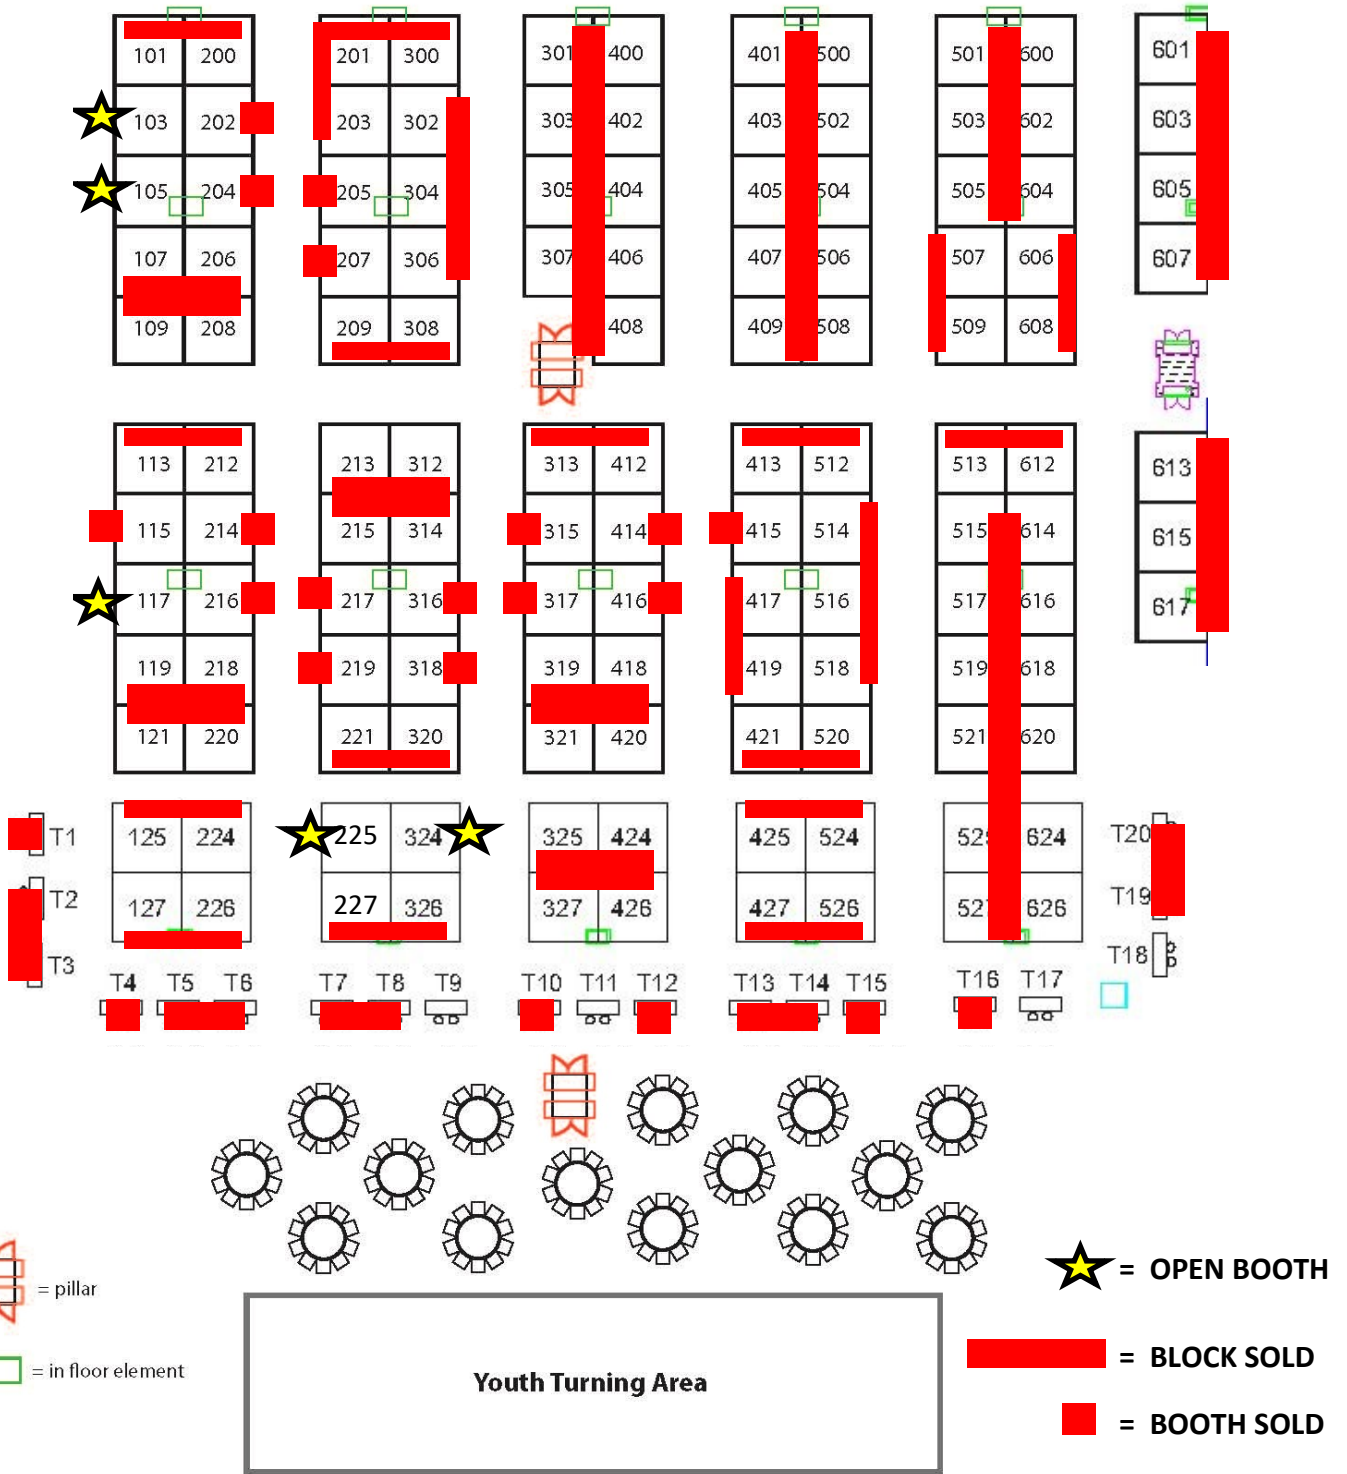

FLOOR PLAN

2019 AMERICAN ASSOCIATION OF WOODTURNERS SYMPOSIUM TRADE SHOW—JULY 12-14, 2019
RALEIGH CONVENTION CENTER, RALEIGH, NC

Entrance from escalators here.

For more information, contact:
Erica Nelson • erica@pierreproductions.com • 763-497-1778