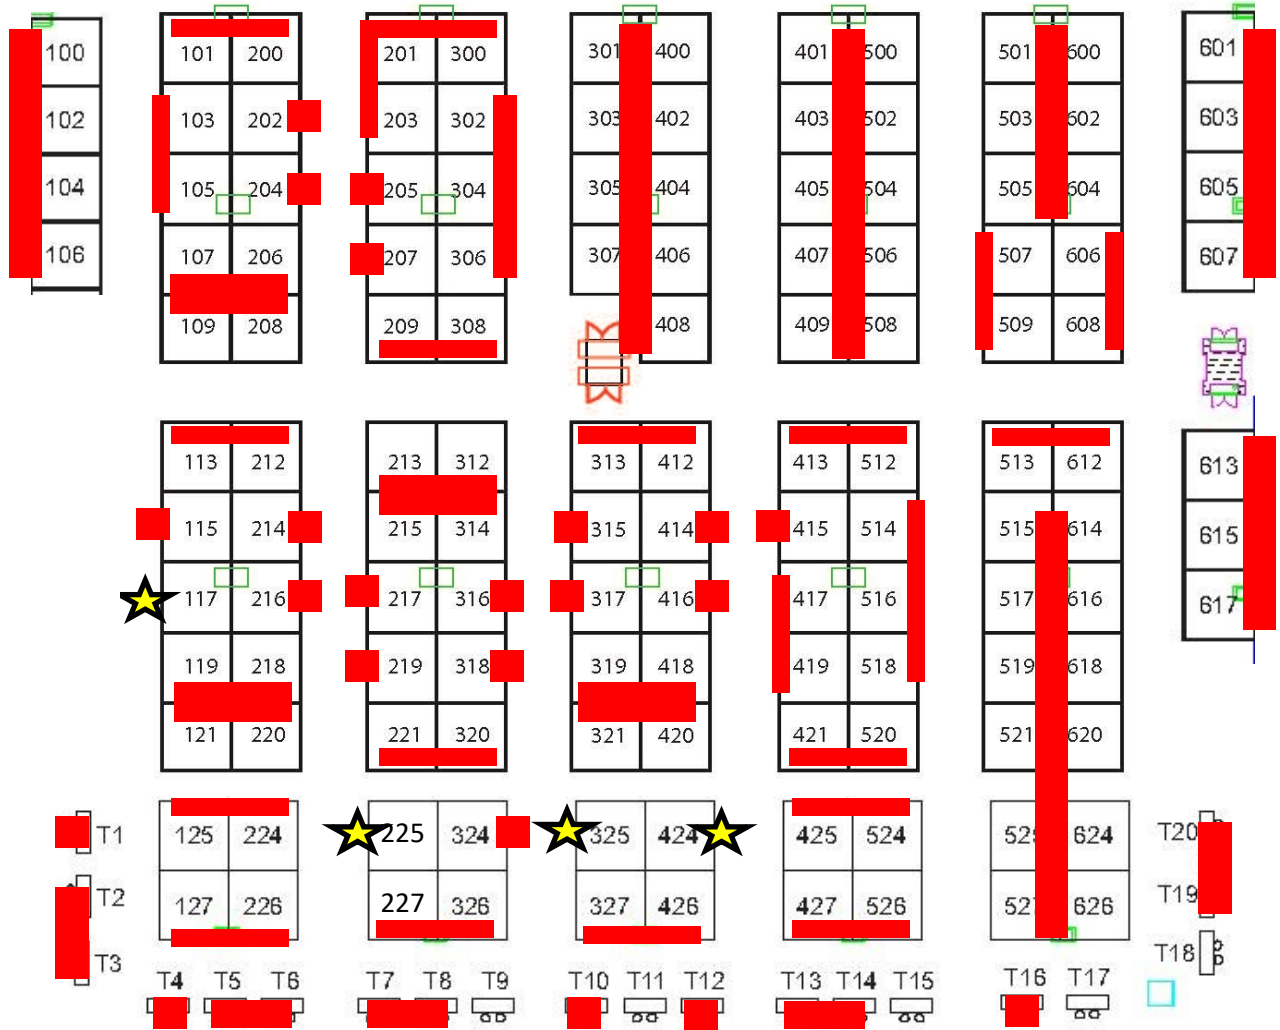

FLOOR PLAN

2019 AMERICAN ASSOCIATION OF WOODTURNERS SYMPOSIUM TRADE SHOW—JULY 12-14, 2019
RALEIGH CONVENTION CENTER, RALEIGH, NC

Entrance from escalators here.

= in floor element

= OPEN BOOTH

= BLOCK SOLD

= BOOTH SOLD