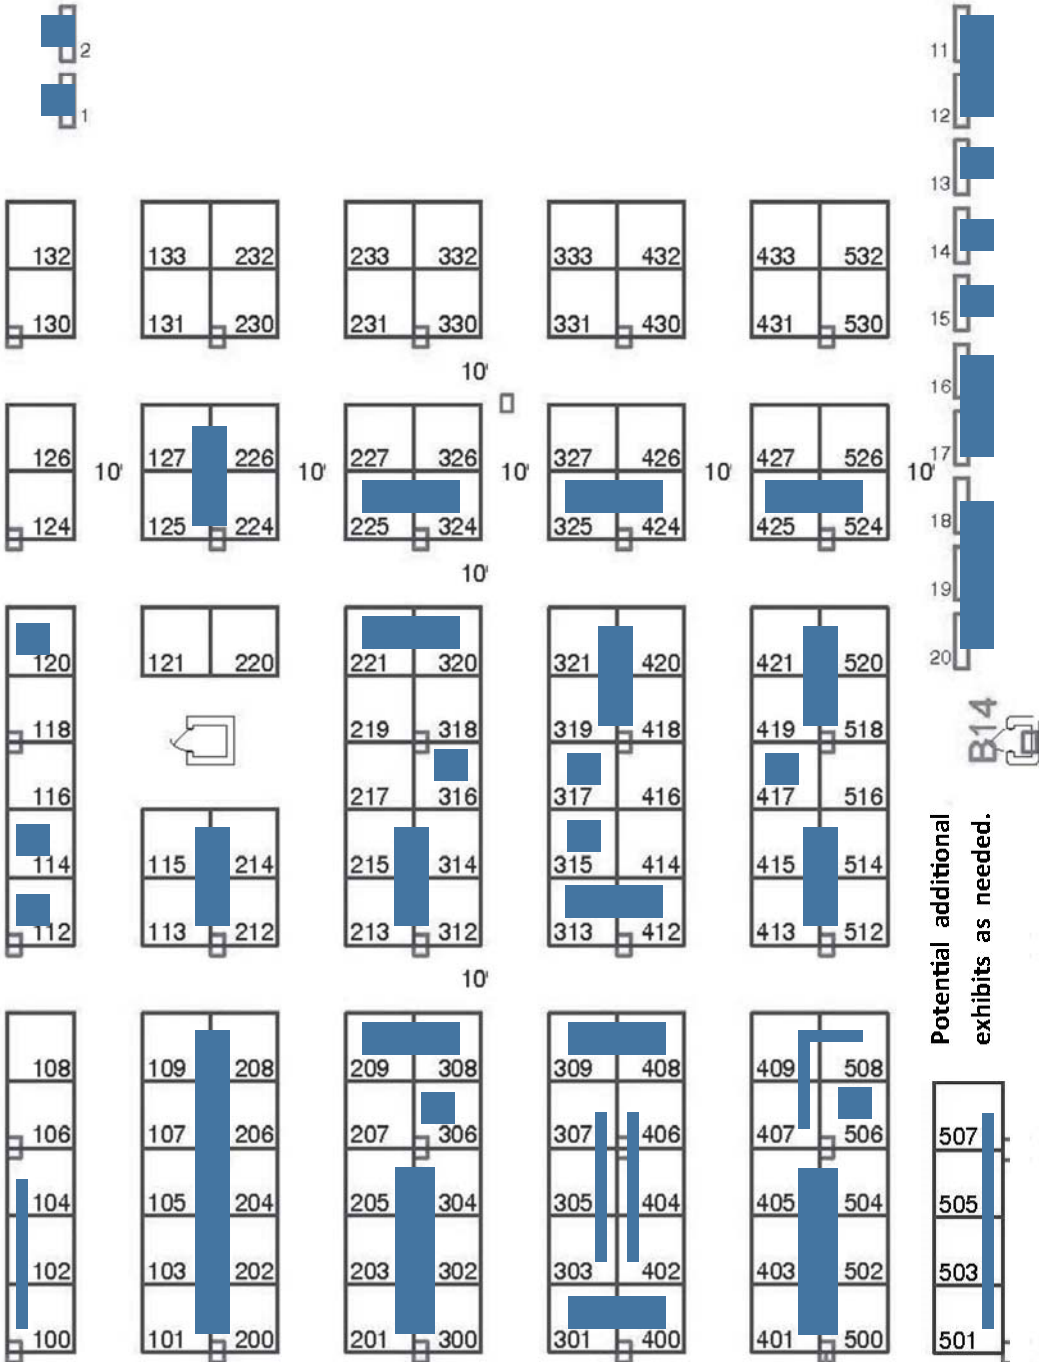

# Youth Turning Area

 = large pillar  
 = in floor element

## 2020 AAW Symposium Trade Show Floor Plan

June 5-7, 2020  
Kentucky Expo  
Center  
Louisville, KY

Potential additional exhibits as needed.

AAW 2020 Exhibitor List  
Booth Number Order  
as of 09/03/2019